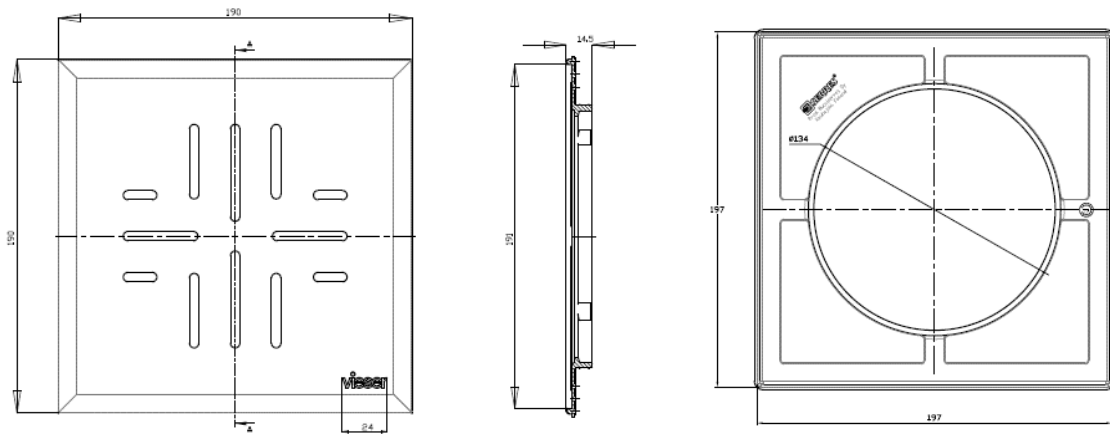

PRODUCT DATASHEET